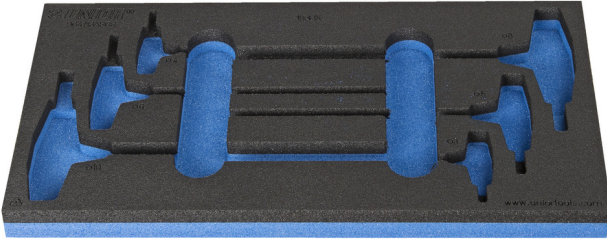

# 964/13ASOS için SOS alet tepsisi

VI964/13ASOS

## Product features

- malzeme: düşük yoğunluklu polietilen köpük
- Tool tray dimension: 188 x 364 x 30 mm
- Compatible with drawers of Eurostyle, Eurovision, Euromotion, Europlus and Hercules (front drawers) line