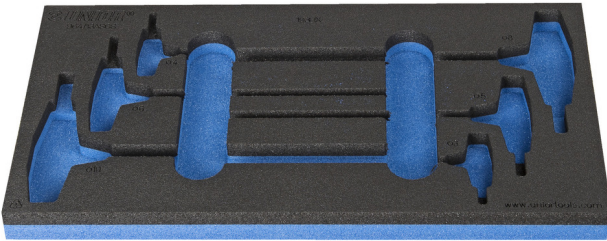

# SOS tool tray for 964/13ASOS

vI964/13ASOS

## Product attributen

- materiaal: polyethyleenschuim met lage dichtheid
- Tool tray dimension: 188 x 364 x 30 mm
- Compatible with drawers of Eurostyle, Eurovision, Europlus and Hercules (front drawers) line