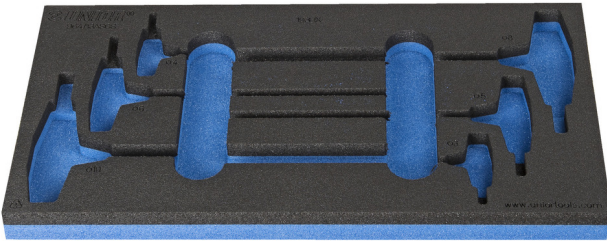

# SOS tool tray for 964/13ASOS

vI964/13ASOS

## Product attributen

- materiaal: polyethyleenschuim met lage dichtheid
- Tool tray dimension: 188 x 364 x 30 mm
- Compatible with drawers of Eurostyle, Eurovision, Euromotion, Europlus and Hercules (front drawers) line