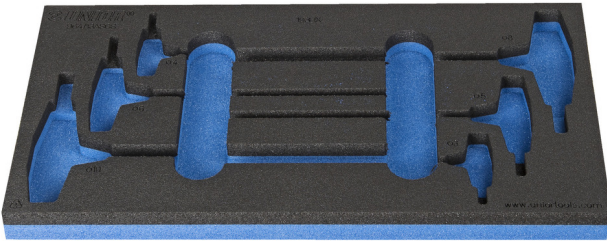

SOS tool tray for 964/13ASOS

vI964/13ASOS

프로파일

제품 특징

- material: low density polyethylene foam
- Tool tray dimension: 188 x 364 x 30 mm
- Compatible with drawers of Eurostyle, Eurovision, Euromotion, Europlus and Hercules (front drawers) line

621222

L

188

B

364

H

30

49

* Images of products are symbolic. All dimensions are in mm, and weight in grams. All listed dimensions may vary in tolerance.