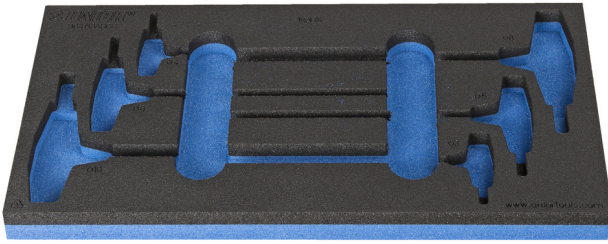

SOS tool tray for 964/13ASOS

vI964/13ASOS

프로파일

제품 특징

- material: low density polyethylene foam
- Tool tray dimension: 188 x 364 x 30 mm
- Compatible with drawers of Eurostyle, Eurovision, Europlus and Hercules (front drawers) line

621222

L

188

B

364

H

30

49

* Images of products are symbolic. All dimensions are in mm, and weight in grams. All listed dimensions may vary in tolerance.