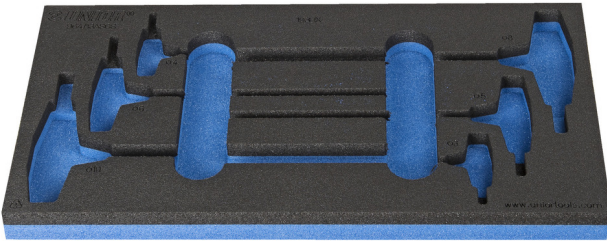

SOS tool tray for 964/13ASOS

VI964/13ASOS

프로파일

제품 특징

- material: low density polyethylene foam
- Tool tray dimension: 188 x 364 x 30 mm
- Compatible with drawers of Eurostyle, Eurovision, Euromotion, Europlus and Hercules (front drawers) line

621222

L

188

B

364

H

30

49

* Images of products are symbolic. All dimensions are in mm, and weight is in grams. All listed dimensions may vary in tolerance.