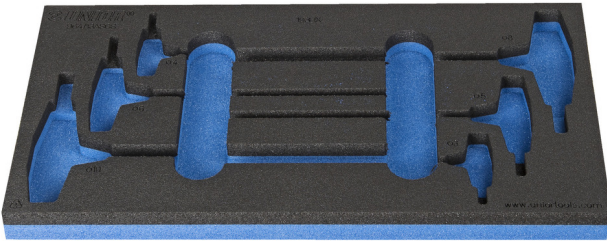

SOS tool tray for 964/13ASOS

vI964/13ASOS

Profiles

Product features

- material: low density polyethylene foam
- Tool tray dimension: 188 x 364 x 30 mm
- Compatible with drawers of Eurostyle, Eurovision, Europlus and Hercules (front drawers) line

621222

L

188

B

364

H

30

49

* Images of products are symbolic. All dimensions are in mm, and weight in grams. All listed dimensions may vary in tolerance.