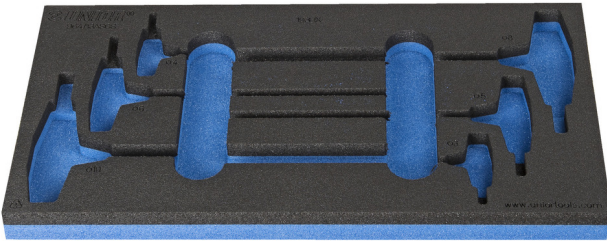

SOS tool tray for 964/13ASOS

vI964/13ASOS

Profiles

Product features

- material: low density polyethylene foam
- Tool tray dimension: 188 x 364 x 30 mm
- Compatible with drawers of Eurostyle, Eurovision, Euromotion, Europlus and Hercules (front drawers) line

621222

L

188

B

364

H

30

49

* Images of products are symbolic. All dimensions are in mm, and weight in grams. All listed dimensions may vary in tolerance.