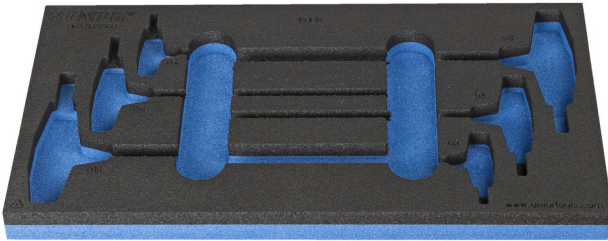

964/13ASOS的SOS工具托盘

vI964/13ASOS

配置文件

产品属性

- 材料：低密度聚乙烯泡沫
- Tool tray dimension: 188 x 364 x 30 mm
- Compatible with drawers of Eurostyle, Eurovision, Euromotion, Europlus and Hercules (front drawers) line

621222

L

188

B

364

H

30

49

* Images of products are symbolic. All dimensions are in mm, and weight in grams. All listed dimensions may vary in tolerance.