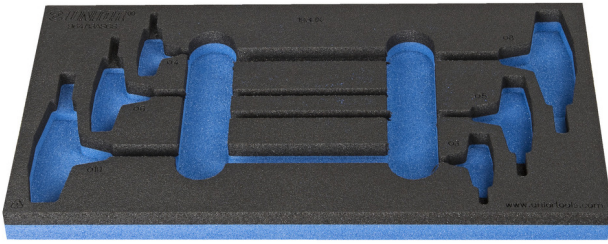

964/13ASOS的SOS工具托盘

vI964/13ASOS

配置文件

产品属性

- 材料：低密度聚乙烯泡沫
- Tool tray dimension: 188 x 364 x 30 mm
- Compatible with drawers of Eurostyle, Eurovision, Euromotion, Europlus and Hercules (front drawers) line

621222

L

188

B

364

H

30

49

* Images of products are symbolic. All dimensions are in mm, and weight in grams. All listed dimensions may vary in tolerance.