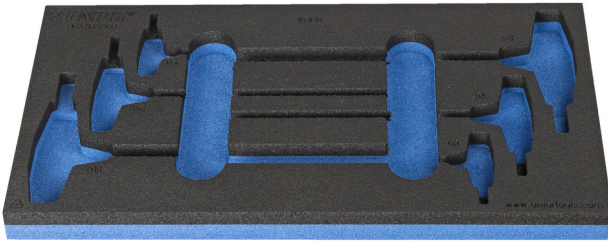

964/13ASOS的SOS工具托盘

vI964/13ASOS

配置文件

产品属性

- 材料：低密度聚乙烯泡沫
- Tool tray dimension: 188 x 364 x 30 mm
- Compatible with drawers of Eurostyle, Eurovision, Europlus and Hercules (front drawers) line

621222

L

188

B

364

H

30

49

* Images of products are symbolic. All dimensions are in mm, and weight in grams. All listed dimensions may vary in tolerance.