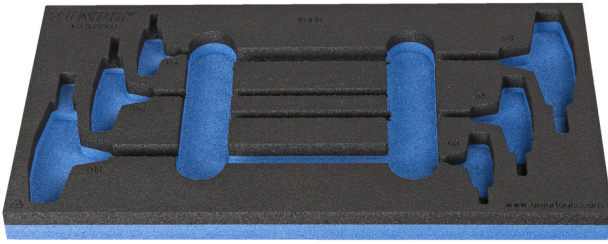

964/13ASOS的SOS工具托盘

vI964/13ASOS

配置文件

产品属性

- 材料：低密度聚乙烯泡沫
- Tool tray dimension: 188 x 364 x 30 mm
- Compatible with drawers of Eurostyle, Eurovision, Euromotion, Europlus and Hercules (front drawers) line

621222

L

188

B

364

H

30

49

* Images of products are symbolic. All dimensions are in mm, and weight is in grams. All listed dimensions may vary in tolerance.