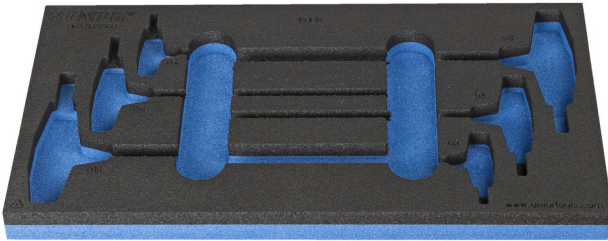

# SOS tool tray for 964/13ASOS

vI964/13ASOS

## Product features

- material: low density polyethylene foam
- Tool tray dimension: 188 x 364 x 30 mm
- Compatible with drawers of Eurostyle, Eurovision, Euromotion, Europlus and Hercules (front drawers) line

621222

L

188

B

364

H

30

49