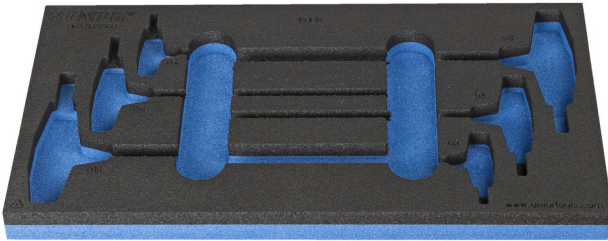

# SOS tool tray for 964/13ASOS

VI964/13ASOS

## Product features

- material: low density polyethylene foam
- Tool tray dimension: 188 x 364 x 30 mm
- Compatible with drawers of Eurostyle, Eurovision, Euromotion, Europlus and Hercules (front drawers) line

621222

L

188

B

364

H

30

49