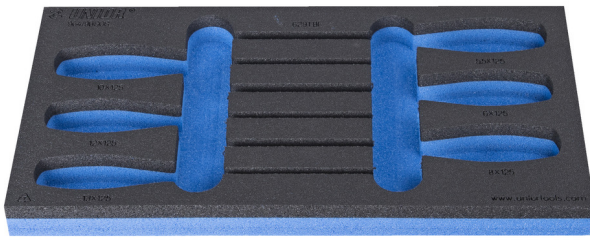

SOS tool tray for 964/9BSOS

VI964/9BSOS

프로파일

제품 특징

- material: low density polyethylene foam
- Tool tray dimension: 188 x 364 x 30 mm
- Compatible with drawers of Eurostyle, Eurovision, Euromotion, Europlus and Hercules (front drawers) line

621221

L

188

B

364

H

30

49

* Images of products are symbolic. All dimensions are in mm, and weight is in grams. All listed dimensions may vary in tolerance.