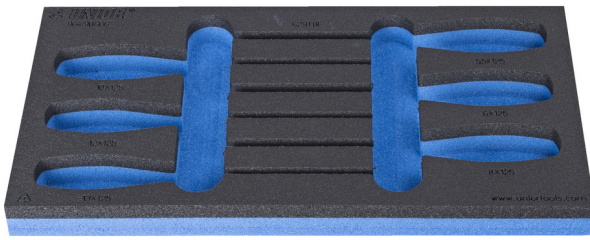

964/9BSOS的SOS工具托盘

vI964/9BSOS

配置文件

产品属性

- 材料：低密度聚乙烯泡沫
- Tool tray dimension: 188 x 364 x 30 mm
- Compatible with drawers of Eurostyle, Eurovision, Europlus and Hercules (front drawers) line

621221

L

188

B

364

H

30

49

* Images of products are symbolic. All dimensions are in mm, and weight in grams. All listed dimensions may vary in tolerance.