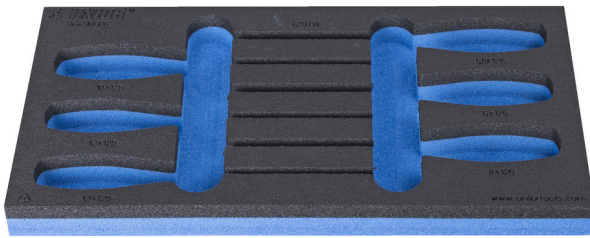

SOS tool tray for 964/9BSOS

VI964/9BSOS

Profiles

Product features

- material: low density polyethylene foam
- Tool tray dimension: 188 x 364 x 30 mm
- Compatible with drawers of Eurostyle, Eurovision, Europlus and Hercules (front drawers) line

621221

L

188

B

364

H

30

49

* Images of products are symbolic. All dimensions are in mm, and weight in grams. All listed dimensions may vary in tolerance.