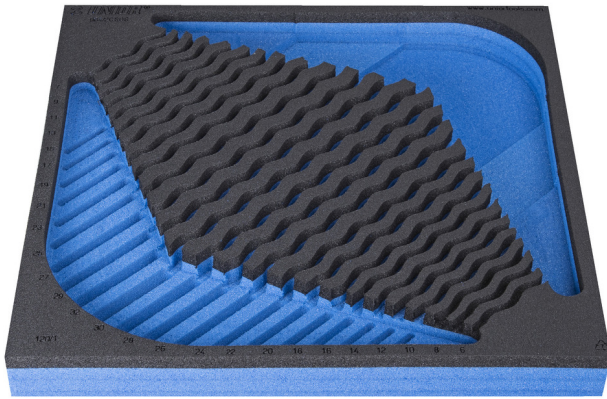

SOS tool tray for 964/2CSOS

vI964/2CSOS

Profielen

Product attributen

- materiaal: polyethyleenschuim met lage dichtheid
- Tool tray dimension: 374 x 364 x 30 mm
- Compatible with drawers of Eurostyle, Eurovision, Europlus and Hercules (front drawers) line

621219

L

374

B

364

H

40

117