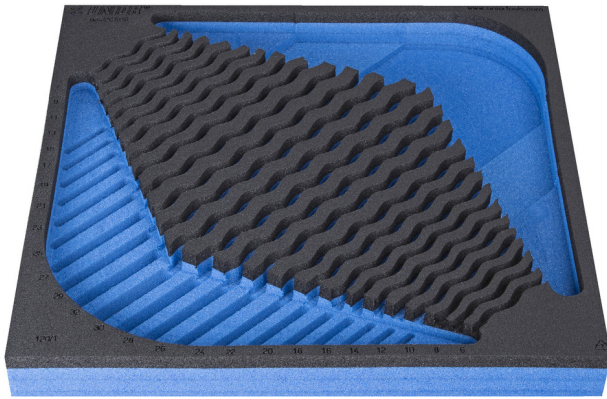

SOS tool tray for 964/2CSOS

vI964/2CSOS

프로파일

제품 특징

- material: low density polyethylene foam
- Tool tray dimension: 374 x 364 x 30 mm
- Compatible with drawers of Eurostyle, Eurovision, Europlus and Hercules (front drawers) line

621219

L

374

B

364

H

40

117