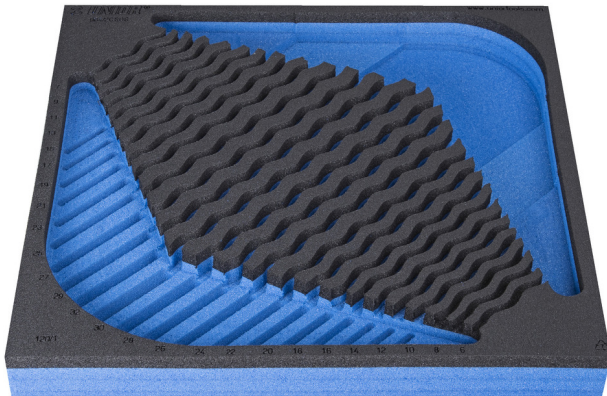

# SOS tool tray for 964/2CSOS

vI964/2CSOS

## 제품 특징

- material: low density polyethylene foam
- Tool tray dimension: 374 x 364 x 30 mm
- Compatible with drawers of Eurostyle, Eurovision, Euromotion, Europlus and Hercules (front drawers) line

621219