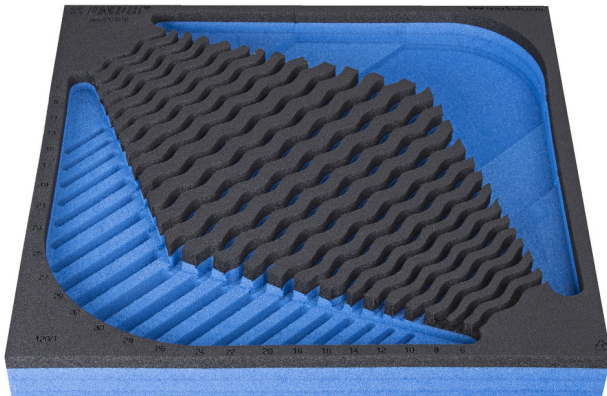

SOS tool tray for 964/2CSOS

VI964/2CSOS

프로파일

제품 특징

- material: low density polyethylene foam
- Tool tray dimension: 374 x 364 x 30 mm
- Compatible with drawers of Eurostyle, Eurovision, Euromotion, Europlus and Hercules (front drawers) line

621219

L

374

B

364

H

40

117