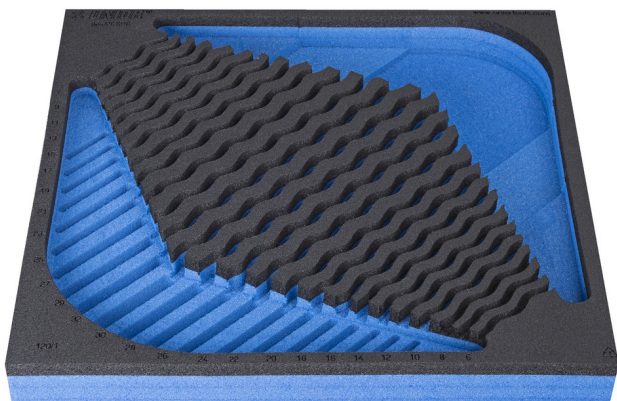

SOS tool tray for 964/2CSOS

vi964/2CSOS

Profiles

[\(/eng/support/warranty\)](#)

Product features

- material: low density polyethylene foam
- Tool tray dimension: 374 x 364 x 30 mm
- Compatible with drawers of Eurostyle, Eurovision, Europlus and Hercules (front drawers) line

940E
940EV
920PLUS

2/3

374 x 364 x 30

621219

L

374

B

364