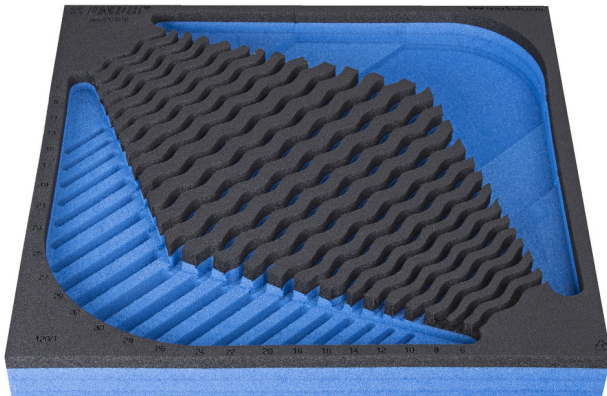

# SOS tool tray for 964/2CSOS

VI964/2CSOS

## Profiles

## Product features

- material: low density polyethylene foam
- Tool tray dimension: 374 x 364 x 30 mm
- Compatible with drawers of Eurostyle, Eurovision, Euromotion, Europlus and Hercules (front drawers) line

621219

L

374

B

364

H

40

117