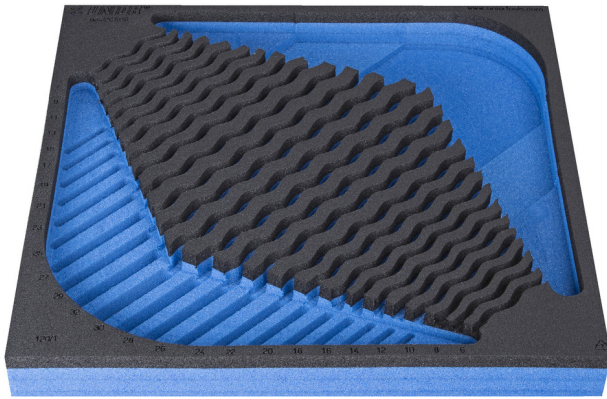

# 964/2CSOS的SOS工具托盘

vI964/2CSOS

## 产品属性

- 材料：低密度聚乙烯泡沫
- Tool tray dimension: 374 x 364 x 30 mm
- Compatible with drawers of Eurostyle, Eurovision, Euromotion, Europlus and Hercules (front drawers) line

621219

L

374

B

364

H