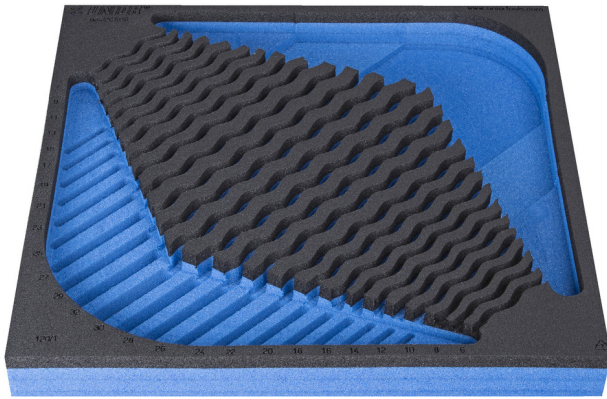

# 964/2CSOS的SOS工具托盘

vI964/2CSOS

## 产品属性

- 材料：低密度聚乙烯泡沫
- Tool tray dimension: 374 x 364 x 30 mm
- Compatible with drawers of Eurostyle, Eurovision, Europlus and Hercules (front drawers) line

621219

L

374

B

364

H