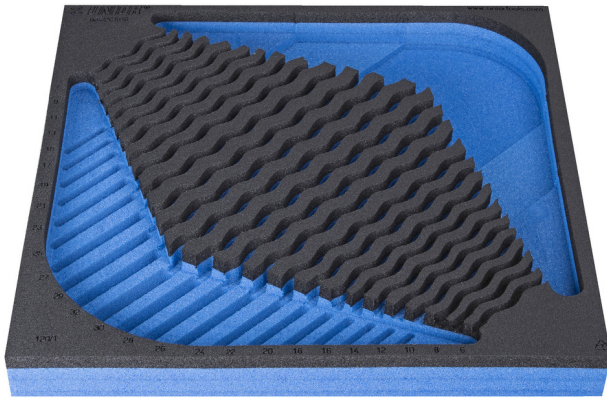

964/2CSOS的SOS工具托盘

vI964/2CSOS

配置文件

产品属性

- 材料：低密度聚乙烯泡沫
- Tool tray dimension: 374 x 364 x 30 mm
- Compatible with drawers of Eurostyle, Eurovision, Euromotion, Europlus and Hercules (front drawers) line

621219

L

374

B

364

H

40

117

* Images of products are symbolic. All dimensions are in mm, and weight in grams. All listed dimensions may vary in tolerance.