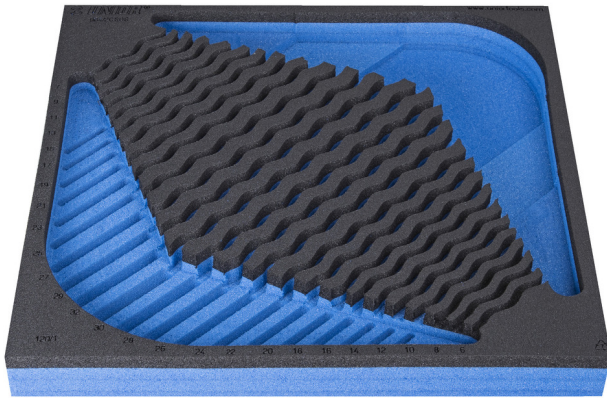

964/2CSOS的SOS工具托盘

vI964/2CSOS

配置文件

产品属性

- 材料：低密度聚乙烯泡沫
- Tool tray dimension: 374 x 364 x 30 mm
- Compatible with drawers of Eurostyle, Eurovision, Euromotion, Europlus and Hercules (front drawers) line

621219

L

374

B

364

H

40

117

* Images of products are symbolic. All dimensions are in mm, and weight is in grams. All listed dimensions may vary in tolerance.