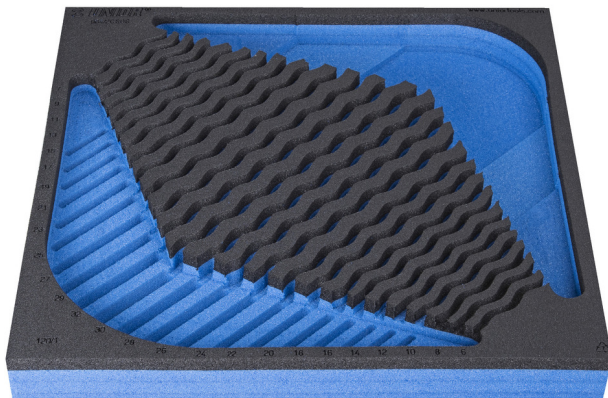

SOS uložak za art. 964/2CSOS

VI964/2CSOS

Profili

Atributi proizvoda

- materijal: polietilenska pjena male gustoće
- Tool tray dimension: 374 x 364 x 30 mm
- Compatible with drawers of Eurostyle, Eurovision, Euromotion, Europlus and Hercules (front drawers) line

621219

L

374

B

364

H

40

117