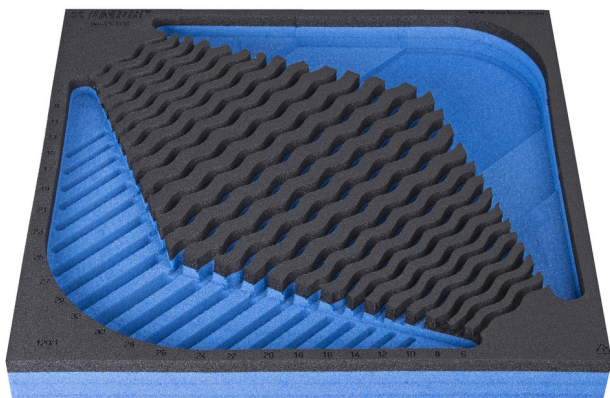

# SOS uložak za art. 964/2CSOS

VI964/2CSOS

## Atributi proizvoda

- materijal: polietilenska pjena male gustoće
- Tool tray dimension: 374 x 364 x 30 mm
- Compatible with drawers of Eurostyle, Eurovision, Euromotion, Europlus and Hercules (front drawers) line