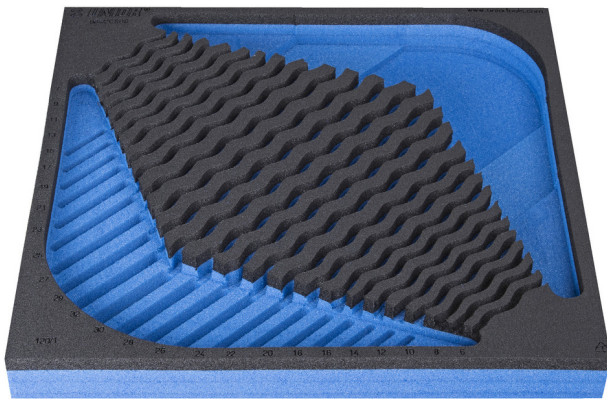

SOS gereedschapsbak voor 964/2CSOS

VI964/2CSOS

Profielen

Product attributen

- material: low density polyethylene foam
- Tool tray dimension: 374 x 364 x 30 mm
- Compatible with drawers of Eurostyle, Eurovision, Europlus and Hercules (front drawers) line

621219

L

374

B

364

H

40

117