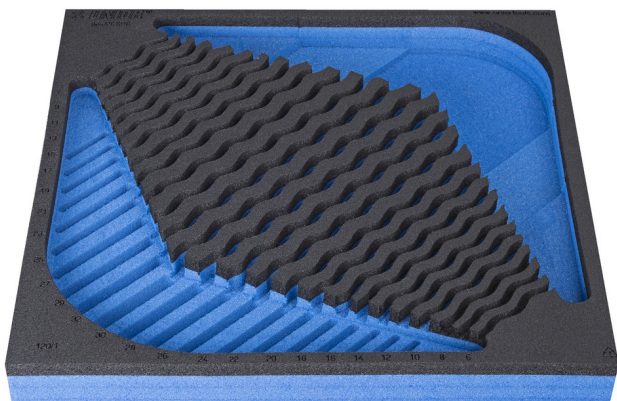

# SOS tool tray for 964/2CSOS

vi964/2CSOS

## Product attributen

- material: low density polyethylene foam
- Tool tray dimension: 374 x 364 x 30 mm
- Compatible with drawers of Eurostyle, Eurovision, Europlus and Hercules (front drawers) line

940E  
940EV  
920PLUS

2/3

374 x 364 x 30

621219

L

374

B

364

H