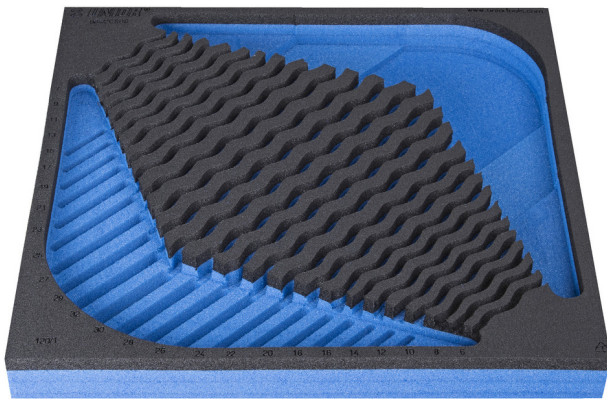

SOS gereedschapsbak voor 964/2CSOS

VI964/2CSOS

Profielen

Product attributen

- material: low density polyethylene foam
- Tool tray dimension: 374 x 364 x 30 mm
- Compatible with drawers of Eurostyle, Eurovision, Euromotion, Europlus and Hercules (front drawers) line

L

B

H

L

B

H

621219

374