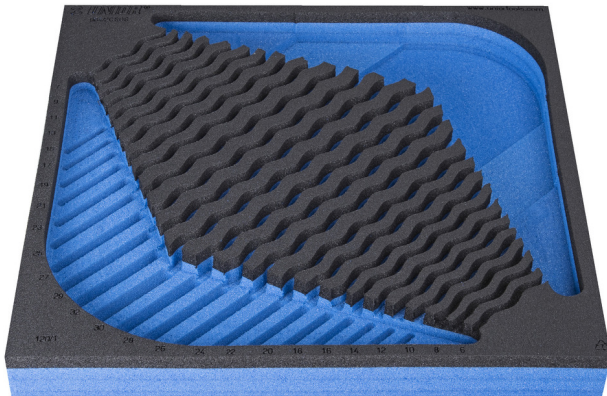

SOS tool tray for 964/2CSOS

vI964/2CSOS

Profiles

Product features

- material: low density polyethylene foam
- Tool tray dimension: 374 x 364 x 30 mm
- Compatible with drawers of Eurostyle, Eurovision, Euromotion, Europlus and Hercules (front drawers) line

621219

L

374

B

364

H

40

117