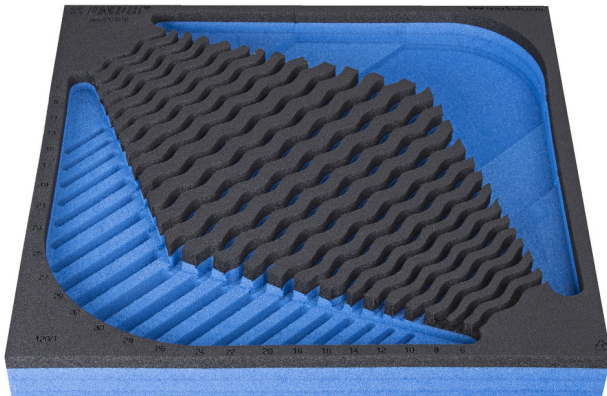

SOS tool tray for 964/2CSOS

vI964/2CSOS

Profiles

Product features

- material: low density polyethylene foam
- Tool tray dimension: 374 x 364 x 30 mm
- Compatible with drawers of Eurostyle, Eurovision, Europlus and Hercules (front drawers) line

621219

L

374

B

364

H

40

117