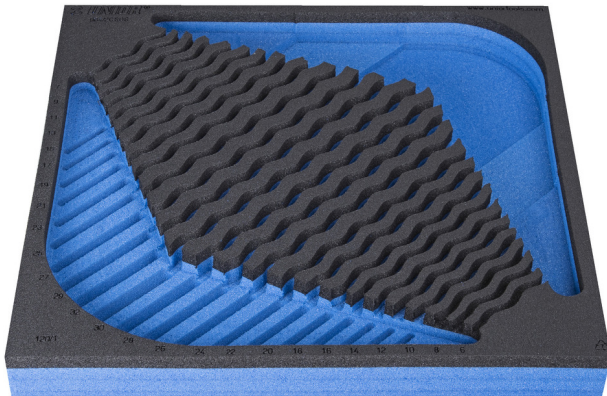

SOS tool tray for 964/2CSOS

VI964/2CSOS

Profiles

Product features

- material: low density polyethylene foam
- Tool tray dimension: 374 x 364 x 30 mm
- Compatible with drawers of Eurostyle, Eurovision, Euromotion, Europlus and Hercules (front drawers) line

621219

L

374

B

364

H

40

117