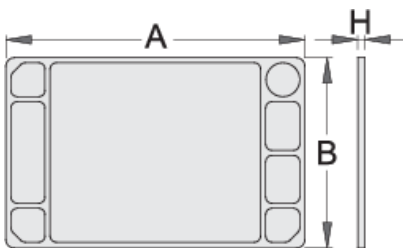

ABS plate for 940E and 940EV

940ES8

프로파일

제품 특징

- material polystyrene
- possibility to fit with tool carriage Eurostyle and Eurovision

608972

L

705

B

440

H

22

1260

* Images of products are symbolic. All dimensions are in mm, and weight is in grams. All listed dimensions may vary in tolerance.