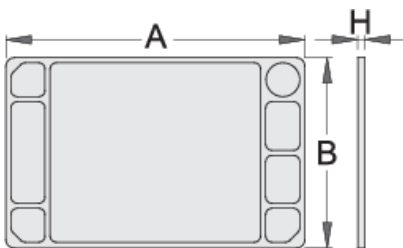

ABS plate for 940E and 940EV

940ES8

프로파일

제품 특징

- material polystyrene
- possibility to fit with tool carriage Eurostyle and Eurovision

608972

L

705

B

440

H

22

1260

* Images of products are symbolic. All dimensions are in mm, and weight in grams. All listed dimensions may vary in tolerance.