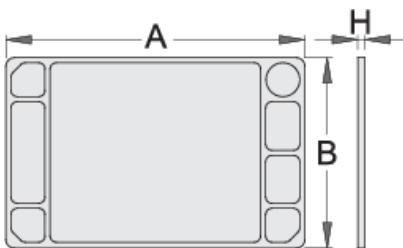

## 제품 특징

- material polystyrene
- possibility to fit with tool carriage Eurostyle and Eurovision

608972

L

705

B

440

H

22

1260

\* Images of products are symbolic. All dimensions are in mm, and weight in grams. All listed dimensions may vary in tolerance.