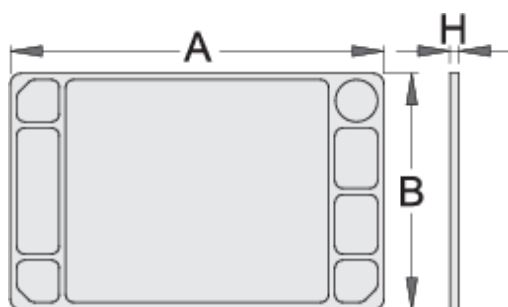

ABS plate for 940E and 940EV

940ES8

Profiles

[./eng/support/warranty.](#)

Product features

- material polystyrene
- possibility to fit with tool carriage Eurostyle and Eurovision

608972

L