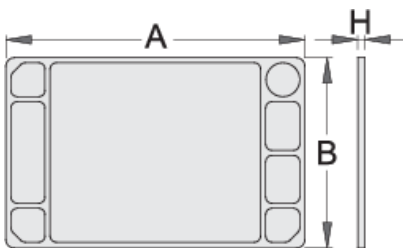

ABS plate for 940E and 940EV

940ES8

Profiles

Product features

- material polystyrene
- possibility to fit with tool carriage Eurostyle and Eurovision

608972

L

705

B

440

H

22

1260

* Images of products are symbolic. All dimensions are in mm, and weight is in grams. All listed dimensions may vary in tolerance.