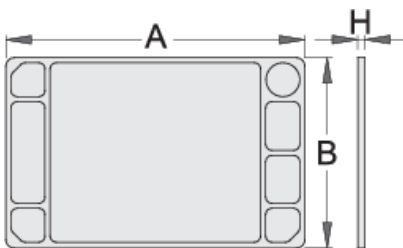

ABS plate for 940E and 940EV

940ES8

Profiles

Product features

- material polystyrene
- possibility to fit with tool carriage Eurostyle and Eurovision

608972

L

705

B

440

H

22

1260

* Images of products are symbolic. All dimensions are in mm, and weight in grams. All listed dimensions may vary in tolerance.