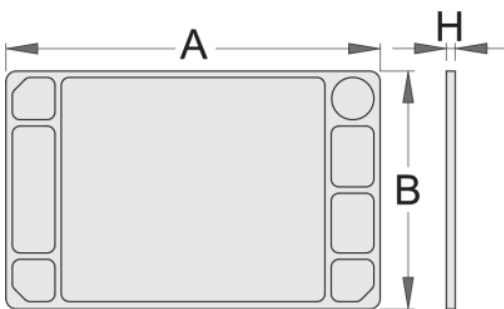

ABS plate for 940E and 940EV

940ES8

Product attributes

- material polystyrene
- possibility to fit with tool carriage Eurostyle and Eurovision

608972

L

705

B