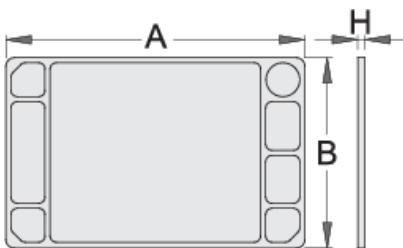

608972

L

705

B

440

H

22

1260

* Images of products are symbolic. All dimensions are in mm, and weight in grams. All listed dimensions may vary in tolerance.