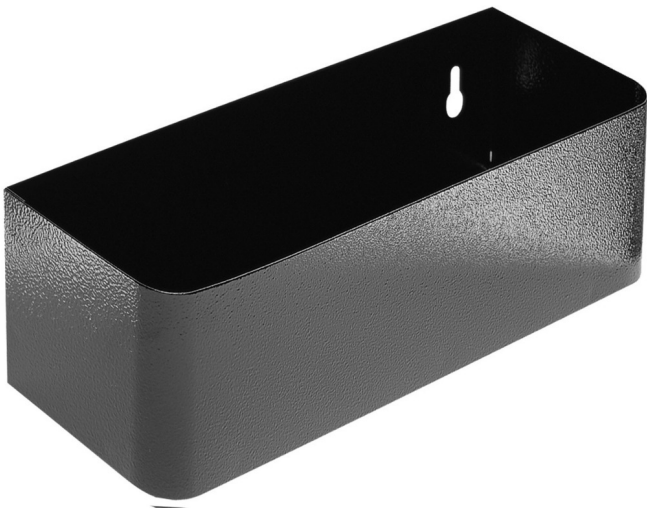

# Holder for bottles for 940E and 940EV

940ES7

## Product attributen

- material: premium sheet metal
- possibility to fit with tool carriage Eurostyle and Eurovision

608971

L

350

B

100

H