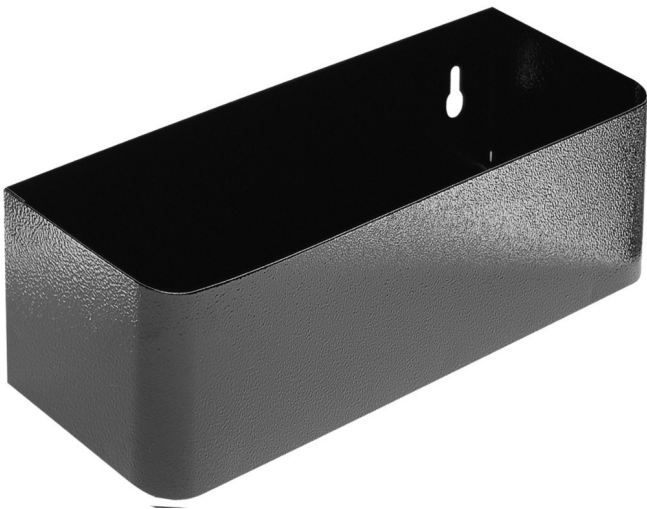

Holder for bottles for 940E and 940EV

940ES7

Profiles

Product features

- material: premium sheet metal
- possibility to fit with tool carriage Eurostyle and Eurovision

608971

L

350

B

100

H

70

894

* Images of products are symbolic. All dimensions are in mm, and weight in grams. All listed dimensions may vary in tolerance.