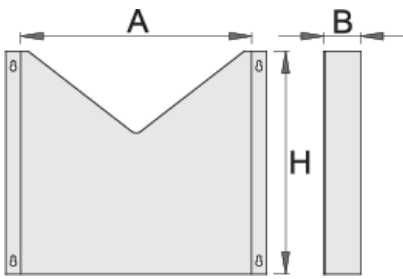

Document holder for 940E and 940EV

940ES5

프로파일

제품 특징

- material: premium sheet metal
- possibility to fit with tool carriage Eurostyle and Eurovision

608969

L

330

B

60

H

300

1018

* Images of products are symbolic. All dimensions are in mm, and weight in grams. All listed dimensions may vary in tolerance.