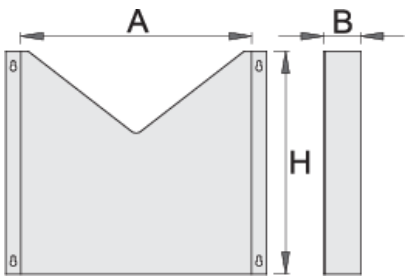

## 제품 특징

- material: premium sheet metal
- possibility to fit with tool carriage Eurostyle and Eurovision

608969

L

330

B

60

H

300

1018

\* Images of products are symbolic. All dimensions are in mm, and weight in grams. All listed dimensions may vary in tolerance.