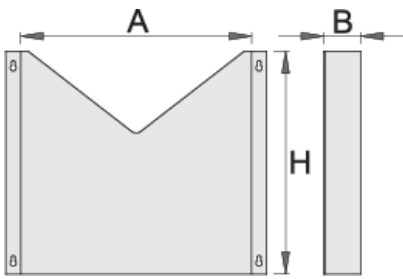

Document holder for 940E and 940EV

940ES5

프로파일

제품 특징

- material: premium sheet metal
- possibility to fit with tool carriage Eurostyle and Eurovision

608969

L
330

B
60

H
300

1018

* Images of products are symbolic. All dimensions are in mm, and weight is in grams. All listed dimensions may vary in tolerance.