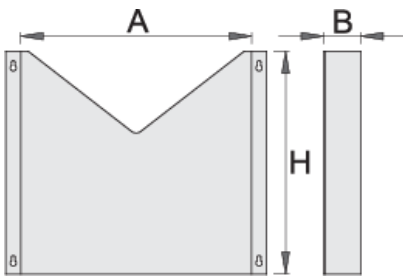

## 제품 특징

- material: premium sheet metal
- possibility to fit with tool carriage Eurostyle and Eurovision

L

B

H

608969

330

60

300

1018

\* Images of products are symbolic. All dimensions are in mm, and weight in grams. All listed dimensions may vary in tolerance.