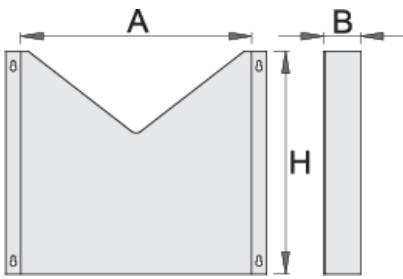

## Product features

- material: premium sheet metal
- possibility to fit with tool carriage Eurostyle and Eurovision

608969

L

330

B

60

H

300

1018

\* Images of products are symbolic. All dimensions are in mm, and weight in grams. All listed dimensions may vary in tolerance.