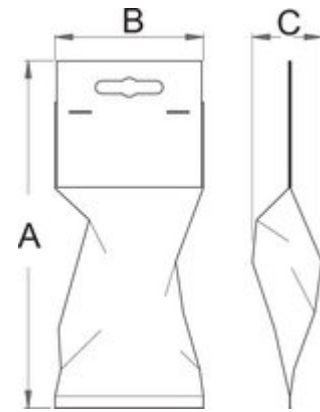

m

d

609365

2

16

125

Retail packaging

MA

MB

MC

609365

355

80

15,5

125

Transport packaging

TA

TB

TC

609365

1