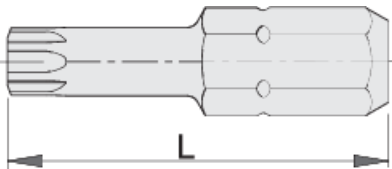

TX profile bit, 3 pcs set

6492C8

Profiles

Product features

- material: premium hard chrome vanadium steel
- long durability
- anti-corrosion protection
- for hand and power drivers
- combined with different magnetic and non-magnetic bit holders

				
605518	TX 20	30	13	Till end of stock
602436	TX 25	30	13	
602438	TX 30	30	14	Till end of stock
602440	TX 45	30	16	Till end of stock

602441

TX 50

30

18

Till end of stock

* Images of products are symbolic. All dimensions are in mm, and weight in grams. All listed dimensions may vary in tolerance.