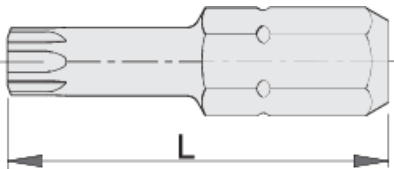

TX profile bit, 3 pcs set

6492C8

Profiles

Product features

- material: premium hard chrome vanadium steel
- long durability
- anti-corrosion protection
- for hand and power drivers
- combined with different magnetic and non-magnetic bit holders

			
605518	TX 20	30	13
602436	TX 25	30	13
602438	TX 30	30	14
602439	TX 40	30	15

602440

TX 45

30

16

602441

TX 50

30

18

* Images of products are symbolic. All dimensions are in mm, and weight in grams. All listed dimensions may vary in tolerance.