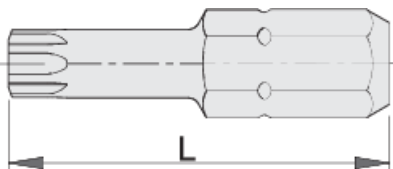

TX profile bit, 3 pcs set

6492C8

Profiles

Product features

- material: premium hard chrome vanadium steel
- long durability
- anti-corrosion protection
- for hand and power drivers
- combined with different magnetic and non-magnetic bit holders

				
605518	TX 20	30	13	Till end of stock
602436	TX 25	30	13	
602438	TX 30	30	14	Till end of stock
602440	TX 45	30	16	Till end of stock

602441

TX 50

30

18

Till end of stock

* Images of products are symbolic. All dimensions are in mm, and weight in grams. All listed dimensions may vary in tolerance.