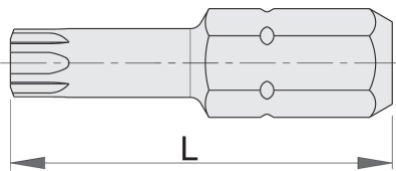

# TX profile bit, 3 pcs set

6472C6,3

## 제품 특징

- material: premium hard chrome vanadium steel
- long durability
- anti-corrosion protection
- for hand and power drivers
- combined with different magnetic and non-magnetic bit holders

		L	
602406	TX 7	25	9
602407	TX 8	25	9
602408	TX 9	25	9
602409	TX 10	25	9

602410	TX 15	25	9
602411	TX 20	25	10
602412	TX 25	25	10
621283	TX 27	25	10
621284	TX 30	25	10
621285	TX 40	25	10

\* Images of products are symbolic. All dimensions are in mm, and weight in grams. All listed dimensions may vary in tolerance.