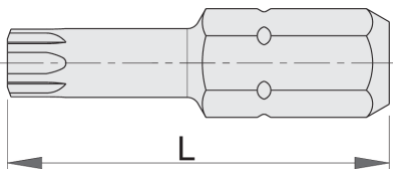

TX profile bit, 3 pcs set

6472C6,3

Profiles

Product features

- material: premium hard chrome vanadium steel
- long durability
- anti-corrosion protection
- for hand and power drivers
- combined with different magnetic and non-magnetic bit holders

		L	
602406	TX 7	25	9
602407	TX 8	25	9
602408	TX 9	25	9
602409	TX 10	25	9

602410	TX 15	25	9
602411	TX 20	25	10
602412	TX 25	25	10
621283	TX 27	25	10
621284	TX 30	25	10
621285	TX 40	25	10

* Images of products are symbolic. All dimensions are in mm, and weight in grams. All listed dimensions may vary in tolerance.