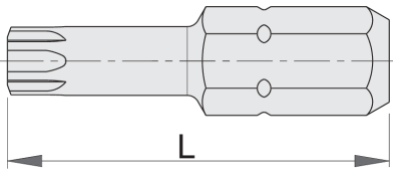

TX profile bit, 3 pcs set

6472C6,3

Profiles

Product features

- material: premium hard chrome vanadium steel
- long durability
- anti-corrosion protection
- for hand and power drivers
- combined with different magnetic and non-magnetic bit holders

			
602406	TX 7	25	9
602407	TX 8	25	9
602408	TX 9	25	9
602411	TX 20	25	10

602412

TX 25

25

10

621283

TX 27

25

10

621284

TX 30

25

10

* Images of products are symbolic. All dimensions are in mm, and weight in grams. All listed dimensions may vary in tolerance.