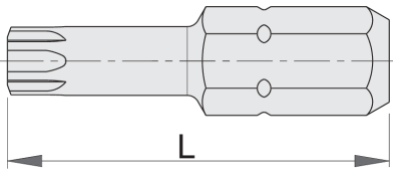

TX profile bit, 3 pcs set

6472C6,3

Profiles

Product features

- material: premium hard chrome vanadium steel
- long durability
- anti-corrosion protection
- for hand and power drivers
- combined with different magnetic and non-magnetic bit holders

		L	
602406	TX 7	25	9
602407	TX 8	25	9
602408	TX 9	25	9
602409	TX 10	25	9

602410	TX 15	25	9
602411	TX 20	25	10
602412	TX 25	25	10
621283	TX 27	25	10
621284	TX 30	25	10
621285	TX 40	25	10

* Images of products are symbolic. All dimensions are in mm, and weight in grams. All listed dimensions may vary in tolerance.