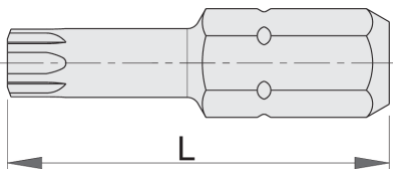

TX profile bit, 3 pcs set

6472C6,3

Profiles

Product features

- material: premium hard chrome vanadium steel
- long durability
- anti-corrosion protection
- for hand and power drivers
- combined with different magnetic and non-magnetic bit holders

				
602406	TX 7	25	9	
602407	TX 8	25	9	
602408	TX 9	25	9	Till end of stock
602409	TX 10	25	9	Till end of stock

602410	TX 15	25	9	Till end of stock
602411	TX 20	25	10	Till end of stock
602412	TX 25	25	10	
621283	TX 27	25	10	
621284	TX 30	25	10	Till end of stock
621285	TX 40	25	10	Till end of stock

* Images of products are symbolic. All dimensions are in mm, and weight in grams. All listed dimensions may vary in tolerance.