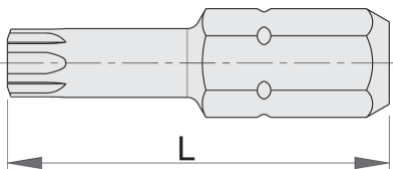

TX profile bit, 3 pcs set

6472C6,3

Profiles

Product features

- material: premium hard chrome vanadium steel
- long durability
- anti-corrosion protection
- for hand and power drivers
- combined with different magnetic and non-magnetic bit holders

			
602406	TX 7	25	9
602407	TX 8	25	9
602408	TX 9	25	9
602409	TX 10	25	9

602410	TX 15	25	9
602411	TX 20	25	10
602412	TX 25	25	10
621283	TX 27	25	10
621284	TX 30	25	10
621285	TX 40	25	10

* Images of products are symbolic. All dimensions are in mm, and weight in grams. All listed dimensions may vary in tolerance.