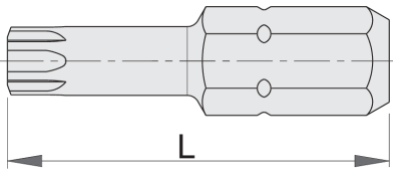

TX profile bit, 3 pcs set

6472C6,3

Profiles

Product features

- material: premium hard chrome vanadium steel
- long durability
- anti-corrosion protection
- for hand and power drivers
- combined with different magnetic and non-magnetic bit holders

				
602406	TX 7	25	9	
602407	TX 8	25	9	
602408	TX 9	25	9	Till end of stock
602409	TX 10	25	9	Till end of stock

602410	TX 15	25	9	Till end of stock
602411	TX 20	25	10	Till end of stock
602412	TX 25	25	10	
621283	TX 27	25	10	
621284	TX 30	25	10	Till end of stock
621285	TX 40	25	10	Till end of stock

* Images of products are symbolic. All dimensions are in mm, and weight in grams. All listed dimensions may vary in tolerance.