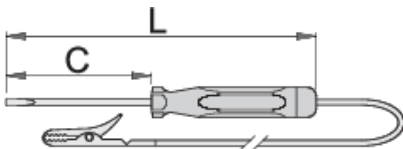

Car light tester 6 - 12/24 V

631

프로파일

제품 특징

- Use only on proven automobile installations for voltages of up to 12V and up to 24V
- Use for other purposes or at different voltages may be life threatening.
- The product may not be used for verifying the grid voltage!

		axb	C	L	
601688	6 - 12	0.5 x 3.0	60	140	25
601689	6 - 24	0.6 x 3.5	90	180	25

* Images of products are symbolic. All dimensions are in mm, and weight in grams. All listed dimensions may vary in tolerance.