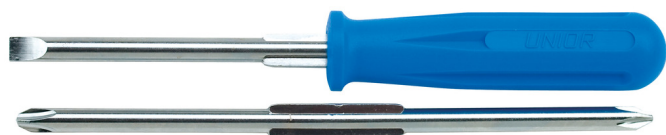

Reversible screwdriver

636A

Profiles

[./ar/about-us/materials](/ar/about-us/materials)  [./ar/support/warranty](/ar/support/warranty)

Product features

- with two blades PH2-PH3 and 0.8 x 4.0 - 1.2 x 7.0

	+	+	axb	axb	L	D	
615049	PH 2	PH 3	0.8 x 4.0	1.2 x 7.0	180	7	127