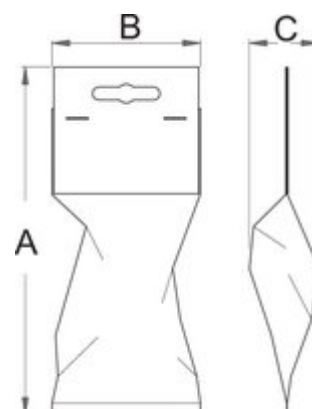

Reversible screwdriver

636A

Profiles

[./ar/about-us/materials](/ar/about-us/materials)  [./ar/support/warranty](/ar/support/warranty)

Product features

- with two blades PH2-PH3 and 0.8 x 4.0 - 1.2 x 7.0

	+	+	axb	axb	L	D	
615049	PH 2	PH 3	0.8 x 4.0	1.2 x 7.0	180	7	127