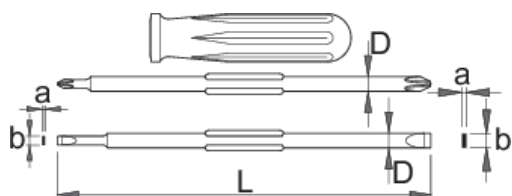

Reversible screwdriver

636A

Profiles

[./ar/about-us/materials](/ar/about-us/materials)  [./ar/support/warranty](/ar/support/warranty)

Product features

- with two blades PH2-PH3 and 0.8 x 4.0 - 1.2 x 7.0

	+	+	axb	axb	L	D	
615049	PH 2	PH 3	0.8 x 4.0	1.2 x 7.0	180	7	127