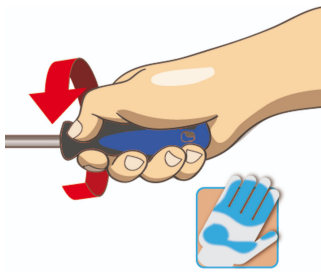

Wkrętak TBI o profilu TX

621TBI

Profile

Cechy produktu

- grot: stal chromo-wanadowa, twarda premium, całkowicie utwardzana i odpuszczana
- grot chromowany, czerniona końcówka
- rękojeść: ergonomiczny kształt
- trójkomponentowy materiał
- otwór do zawieszania

Użycie (Obrazy)

Wskazówki bezpieczeństwa

- Use a screw holding screwdriver to get screws started in awkward, hard-to-reach areas.
- Use a stubby screwdriver in close quarters where a conventional screwdriver cannot be used.
- A rounded tip should be redressed with a file; make sure edges are straight.
- Screwdrivers used in the shop are best stored in a rack. This way, the proper selection of the right screwdriver can be quickly made.
- Keep the screwdriver handle clean; a greasy handle is apt to cause accidents.
- A screwdriver should never be used as pry bar. If it is overstressed in this manner, the blade might break and send a particle of steel into the operator's arm or even towards his eyes.