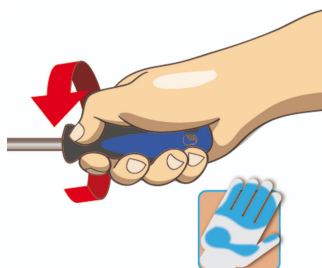

Izvijač Torx TBI

621TBI

Profili

Atributi proizvoda

- oštrica od Premium Hard krom-vanadijev čelika, u cjelosti ojačana i zakaljena
- tijelo kromirano, vrh bruniran
- ručka ergonomski oblikovana
- trokomponentni materijal
- otvor u dršci za vješanje

* Slike proizvoda su simbolične. Sve dimenzije su u mm, masa je u g.

upotreba (pictures)

Safety tips

- Use a screw holding screwdriver to get screws started in awkward, hard-to-reach areas.
- Use a stubby screwdriver in close quarters where a conventional screwdriver cannot be used.
- A rounded tip should be redressed with a file; make sure edges are straight.
- Screwdrivers used in the shop are best stored in a rack. This way, the proper selection of the right screwdriver can be quickly made.
- Keep the screwdriver handle clean; a greasy handle is apt to cause accidents.
- A screwdriver should never be used as pry bar. If it is overstressed in this manner, the blade might break and send a particle of steel into the operator's arm or even towards his eyes.