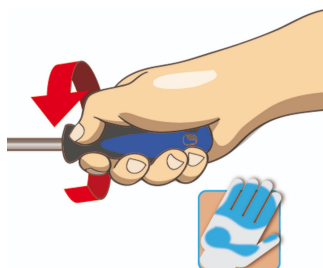

Izvijač Torx TBI

621TBI

Profili

Atributi proizvoda

- oštrica od Premium Hard krom-vanadijev čelika, u cjelosti ojačana i zakaljena
- tijelo kromirano, vrh bruniran
- ručka ergonomski oblikovana
- trokomponentni materijal
- otvor u dršci za vješanje

* Slike proizvoda su simbolične. Sve dimenzije su u mm, masa je u g.

upotreba (pictures)

Safety tips

- Use a screw holding screwdriver to get screws started in awkward, hard-to-reach areas.
- Use a stubby screwdriver in close quarters where a conventional screwdriver cannot be used.
- A rounded tip should be redressed with a file; make sure edges are straight.
- Screwdrivers used in the shop are best stored in a rack. This way, the proper selection of the right screwdriver can be quickly made.
- Keep the screwdriver handle clean; a greasy handle is apt to cause accidents.
- A screwdriver should never be used as pry bar. If it is overstressed in this manner, the blade might break and send a particle of steel into the operator's arm or even towards his eyes.