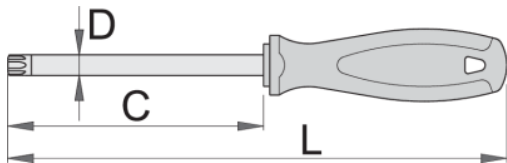

Screwdriver TBI with TX profile

621TBI

Usage

Profiles

Product attributes

- blade: premium hard chrome vanadium steel, entirely hardened and tempered
- blade chrome plated, blackened tip
- handle: ergonomic shape
- three component material
- hanging hole

		C	L	D	
611722	TX 6	60	145	3	34
611723	TX 7	60	145	3	34
611724	TX 8	60	145	3	34
611725	TX 9	60	145	3	34
611726	TX 10	80	165	3	35
611727	TX 15	80	165	3,5	37
611728	TX 20	100	185	4	43

		C	L	D	
611729	TX 25	100	200	4.5	63
611730	TX 27	115	215	5.5	76
611731	TX 30	115	225	6	98
611732	TX 40	130	250	7	130
611733	TX 45	130	250	8	148