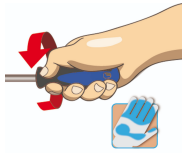

Screwdriver TBI with TX profile

621TBI

Usage

Profiles

Product attributes

- blade: premium hard chrome vanadium steel, entirely hardened and tempered
- blade chrome plated, blackened tip
- handle: ergonomic shape
- three component material
- hanging hole