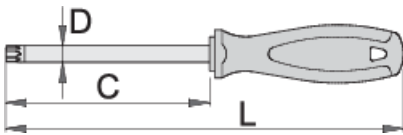

Screwdriver TBI with TX profile

621TBI

Profiles

Product features

- blade: premium hard chrome vanadium steel, entirely hardened and tempered
- blade chrome plated, blackened tip
- handle: ergonomic shape
- three component material
- hanging hole

Barcode	Profile	C	L	D	Weight	Availability
611722	TX 6	60	145	3	34	
611723	TX 7	60	145	3	34	Till end of stock
611724	TX 8	60	145	3	34	
611725	TX 9	60	145	3	34	Till end of stock
611726	TX 10	80	165	3	35	
611727	TX 15	80	165	3,5	37	

		C	L	D		
611728	TX 20	100	185	4	43	
611729	TX 25	100	200	4.5	63	
611730	TX 27	115	215	5.5	76	
611731	TX 30	115	225	6	98	
611732	TX 40	130	250	7	130	
611733	TX 45	130	250	8	148	Till end of stock

* Images of products are symbolic. All dimensions are in mm, and weight in grams. All listed dimensions may vary in tolerance.