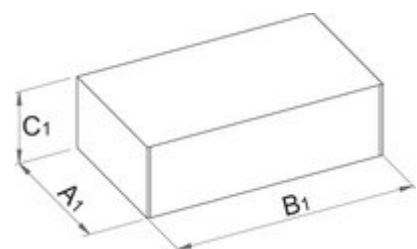

Retail packaging

	MA	MB	MC	
611722	200	44	32	41
611723	200	44	32	41
611724	200	44	32	41
611725	200	44	32	41
611726	220	44	32	42
611727	220	44	32	44
611728	240	44	32	50
611729	255	44	36,6	70
611730	270	44	36,6	83
611731	280	44	39,7	105
611732	310	44	42,7	137
611733	310	44	42,7	155