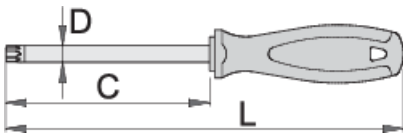

Screwdriver TBI with TX profile

621TBI

Profiles

Product features

- blade: premium hard chrome vanadium steel, entirely hardened and tempered
- blade chrome plated, blackened tip
- handle: ergonomic shape
- three component material
- hanging hole

Barcode	Profile	C	L	D	Weight
611722	TX 6	60	145	3	34
611723	TX 7	60	145	3	34
611724	TX 8	60	145	3	34
611725	TX 9	60	145	3	34
611726	TX 10	80	165	3	35
611727	TX 15	80	165	3,5	37

					
611728	TX 20	100	185	4	43
611729	TX 25	100	200	4.5	63
611730	TX 27	115	215	5.5	76
611731	TX 30	115	225	6	98
611732	TX 40	130	250	7	130
611733	TX 45	130	250	8	148