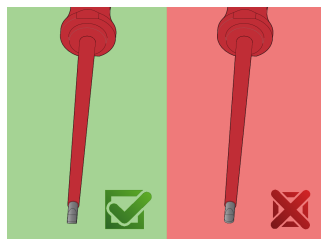

Safety (pictures)