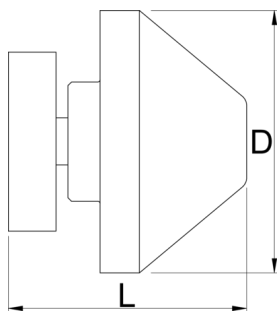

액슬 어댑터

1689.3

프로파일

제품 특징

- Through axle adapters are compatible with 12, 15 and 20mm standards.

- Magnetic so you can store them anywhere on the stand when not in use.
- Bolts to hold them securely in place in use.

			D	L	
629321	12, 15, 20	2	22	20	57

* Images of products are symbolic. All dimensions are in mm, and weight is in grams. All listed dimensions may vary in tolerance.

사용법 (사진)