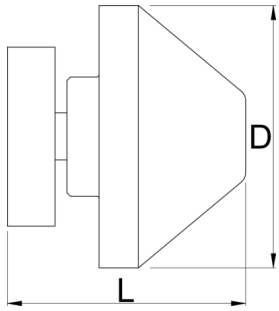

엑슬 어댑터

1689.3

프로파일

제품 특징

- Through axle adapters are compatible with 12, 15 and 20mm standards.

- Magnetic so you can store them anywhere on the stand when not in use.
- Bolts to hold them securely in place in use.

			D	L	
629321	12, 15, 20	2	22	20	57

* Images of products are symbolic. All dimensions are in mm, and weight in grams. All listed dimensions may vary in tolerance.

사용법 (사진)