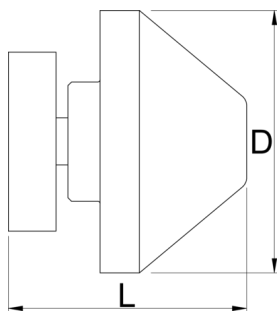

액슬 어댑터

1689.3

프로파일

제품 특징

- Through axle adapters are compatible with 12, 15 and 20mm standards.

- Magnetic so you can store them anywhere on the stand when not in use.
- Bolts to hold them securely in place in use.

			D	L	
629321	12, 15, 20	2	22	20	57

* Images of products are symbolic. All dimensions are in mm, and weight in grams. All listed dimensions may vary in tolerance.

사용법 (사진)