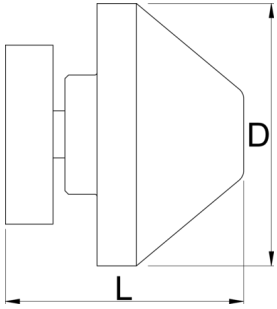

Adapter za osovine kotača

1689.3

Profili

Atributi proizvoda

- Through axle adapters are compatible with 12, 15 and 20mm standards.

- Magnetic so you can store them anywhere on the stand when not in use.
- Bolts to hold them securely in place in use.

			D	L	
629321	12, 15, 20	2	22	20	57

* Slike proizvoda su simbolične. Sve dimenzije su u mm, masa je u g.

upotreba (pictures)