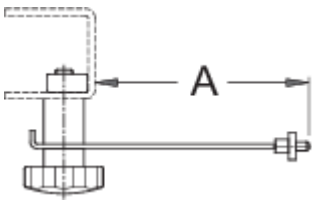

1689卡针

1689.2

配置文件

产品属性

- 它使我们准确地检查刹车盘。
- 用在1689专业调圈台的刹车盘卡钳

622603

A

61

45

* Images of products are symbolic. All dimensions are in mm, and weight is in grams. All listed dimensions may vary in tolerance.