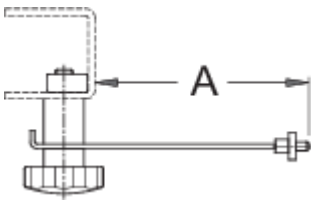

1689卡针

1689.2

配置文件

产品属性

- 它使我们准确地检查刹车盘。
- 用在1689专业调圈台的刹车盘卡钳

622603

A

61

45

* Images of products are symbolic. All dimensions are in mm, and weight in grams. All listed dimensions may vary in tolerance.