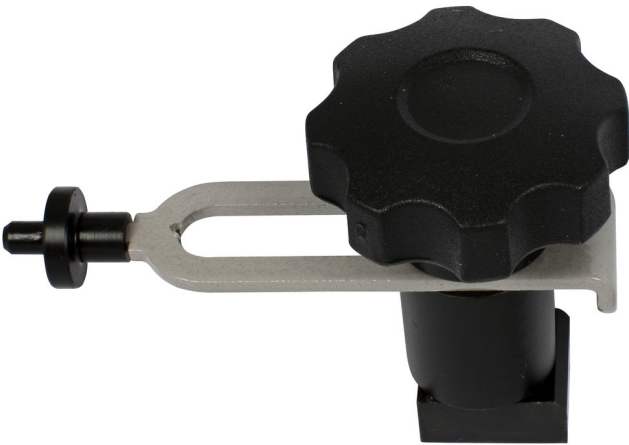

1689卡针

1689.2

配置文件

产品属性

- 它使我们准确地检查刹车盘。
- 用在1689专业调圈台的刹车盘卡钳

622603

A

61

45

* Images of products are symbolic. All dimensions are in mm, and weight is in grams. All listed dimensions may vary in tolerance.