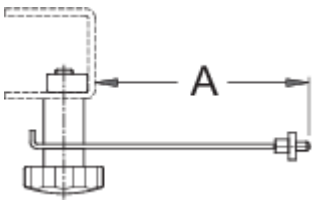

1689卡针

1689.2

配置文件

产品属性

- 它使我们准确地检查刹车盘。
- 用在1689专业调圈台的刹车盘卡钳

622603

A

61

45

* Images of products are symbolic. All dimensions are in mm, and weight in grams. All listed dimensions may vary in tolerance.