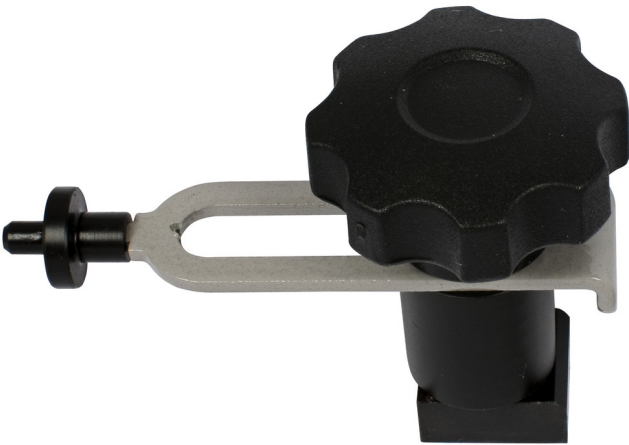

1689卡针

1689.2

配置文件

产品属性

- 它使我们准确地检查刹车盘。
- 用在1689专业调圈台的刹车盘卡钳

622603

A

61

45

* Images of products are symbolic. All dimensions are in mm, and weight in grams. All listed dimensions may vary in tolerance.