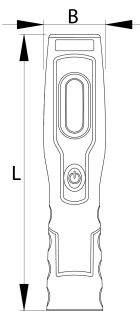

LED lamp

2091

Profielen

Product attributen

Voordelen:

- with 7 LED lamps (6 in front and 1 on top)
- working time of 6 front LED lamps is approximately 3 hours, 1 LED on top 7 hours
- luminous flux of top LED light: 80 lm
- luminous flux of front LED light: 350 lm
- IP class: IP20
- with two adjustable hangers
- with three magnets
- simple light angle adjustment from 0 to 180°
- made from user friendly plastic material
- with two adaptors (12/24V in 100-240 V)
- magnet in bottom carries complete weight of LED light
- Li-Ion battery

620237

L

250

A

55

512

* Afbeeldingen van producten zijn symbolisch. Alle afmetingen zijn in mm en gewicht in gram. Alle vermelde afmetingen kunnen variëren in tolerantie.

Gebruik (Afbeeldingen)