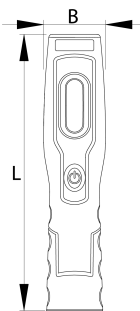

# LED lamp

2091

Profielen

---

Product attributen

Voordelen:

- with 7 LED lamps (6 in front and 1 on top)
- working time of 6 front LED lamps is approximately 3 hours, 1 LED on top 7 hours
- luminous flux of top LED light: 80 lm
- luminous flux of front LED light: 350 lm
- IP class: IP20
- with two adjustable hangers
- with three magnets
- simple light angle adjustment from 0 to 180°
- made from user friendly plastic material
- with two adaptors (12/24V in 100-240 V)
- magnet in bottom carries complete weight of LED light
- Li-Ion battery

620237

L

250

A

55

512

\* Afbeeldingen van producten zijn symbolisch. Alle afmetingen zijn in mm en gewicht in gram. Alle vermelde afmetingen kunnen variëren in tolerantie.

Gebruik (Afbeeldingen)