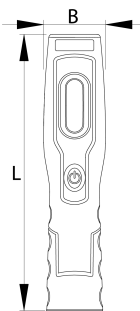

## 제품 특징

장점:

- with 7 LED lamps (6 in front and 1 on top)
- 전면 6개 LED 3시간, 1개 LED로 7시간 사용가능
- luminous flux of top LED light: 80 lm
- luminous flux of front LED light: 350 lm
- IP class: IP20
- with two adjustable hangers
- with three magnets
- simple light angle adjustment from 0 to 180°
- made from user friendly plastic material
- with two adaptors (12/24V in 100-240 V)
- magnet in bottom carries complete weight of LED light
- Li-Ion battery

620237

L

250

A

55

512

\* Images of products are symbolic. All dimensions are in mm, and weight in grams. All listed dimensions may vary in tolerance.

사용법 (사진)