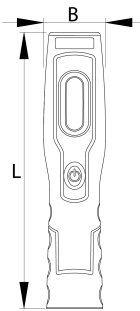

2091

프로파일

제품 특징

장점:

- with 7 LED lamps (6 in front and 1 on top)
- 전면 6개 LED 3시간, 1개 LED로 7시간 사용가능
- luminous flux of top LED light: 80 lm
- luminous flux of front LED light: 350 lm
- IP class: IP20
- with two adjustable hangers
- with three magnets
- simple light angle adjustment from 0 to 180°
- made from user friendly plastic material
- with two adaptors (12/24V in 100-240 V)
- magnet in bottom carries complete weight of LED light
- Li-Ion battery

	L	A	
620237	250	55	512

* Images of products are symbolic. All dimensions are in mm, and weight in grams. All listed dimensions may vary in tolerance.

사용법 (사진)

RoHS

사진 (사진)