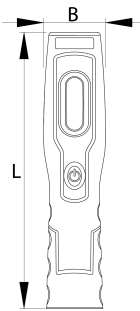

## 제품 특징

장점:

- with 7 LED lamps (6 in front and 1 on top)
- 전면 6개 LED 3시간, 1개 LED로 7시간 사용가능
- luminous flux of top LED light: 80 lm
- luminous flux of front LED light: 350 lm
- IP class: IP20
- with two adjustable hangers
- with three magnets
- simple light angle adjustment from 0 to 180°
- made from user friendly plastic material
- with two adaptors (12/24V in 100-240 V)
- magnet in bottom carries complete weight of LED light
- Li-Ion battery

	<b>L</b>	<b>A</b>	
620237	250	55	512

\* Images of products are symbolic. All dimensions are in mm, and weight is in grams. All listed dimensions may vary in tolerance.