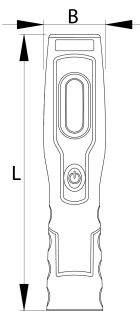

2091

프로파일

제품 특징

장점:

- with 7 LED lamps (6 in front and 1 on top)
- 전면 6개 LED 3시간, 1개 LED로 7시간 사용가능
- luminous flux of top LED light: 80 lm
- luminous flux of front LED light: 350 lm
- IP class: IP20
- with two adjustable hangers
- with three magnets
- simple light angle adjustment from 0 to 180°
- made from user friendly plastic material
- with two adaptors (12/24V in 100-240 V)
- magnet in bottom carries complete weight of LED light
- Li-Ion battery

620237

L

250

A

55

512

* Images of products are symbolic. All dimensions are in mm, and weight in grams. All listed dimensions may vary in tolerance.

사용법 (사진)