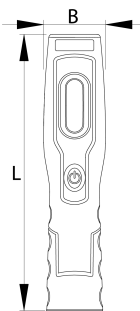

Led licht

2091

Profielen

Product attributen

Voordelen:

- with 7 LED lamps (6 in front and 1 on top)
- working time of 6 front LED lamps is approximately 3 hours, 1 LED on top 7 hours
- luminous flux of top LED light: 80 lm
- luminous flux of front LED light: 350 lm
- IP class: IP20
- with two adjustable hangers
- with three magnets
- simple light angle adjustment from 0 to 180°
- made from user friendly plastic material
- with two adaptors (12/24V in 100-240 V)
- magnet in bottom carries complete weight of LED light
- Li-Ion battery

620237

L

250

A

55

512

* Afbeeldingen van producten zijn symbolisch. Alle afmetingen zijn in mm, en het gewicht in grammen. Alle vermelde afmetingen kunnen variëren in tolerantie.

Gebruik (Afbeeldingen)