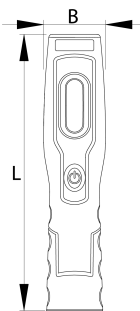

# Led licht

2091

Profielen

---

Product attributen

Voordelen:

- with 7 LED lamps (6 in front and 1 on top)
- working time of 6 front LED lamps is approximately 3 hours, 1 LED on top 7 hours
- luminous flux of top LED light: 80 lm
- luminous flux of front LED light: 350 lm
- IP class: IP20
- with two adjustable hangers
- with three magnets
- simple light angle adjustment from 0 to 180°
- made from user friendly plastic material
- with two adaptors (12/24V in 100-240 V)
- magnet in bottom carries complete weight of LED light
- Li-Ion battery

620237

L

250

A

55

512

\* Afbeeldingen van producten zijn symbolisch. Alle afmetingen zijn in mm, en het gewicht in grammen. Alle vermelde afmetingen kunnen variëren in tolerantie.

Gebruik (Afbeeldingen)