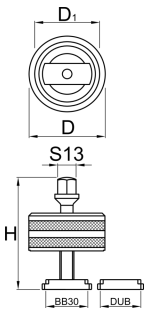

BB30 & DUB 제거 툴

1625/2

프로파일

Barcode	H	D	D1	mm	Weight
626282	80	55	46	13	345

* Images of products are symbolic. All dimensions are in mm, and weight is in grams. All listed dimensions may vary in tolerance.

사용법 (사진)

스페어 파트

Plastic ring for 1625/2 - BB30

Puller BB30 for 1625/2