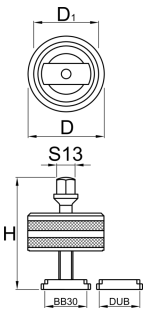

# BB30 & DUB removal tool

Hidden

1625/2

## Profiles

	H	D	D1		
626282	80	55	46	13	345

\* Images of products are symbolic. All dimensions are in mm, and weight is in grams. All listed dimensions may vary in tolerance.

Usage (pictures)

## Spare parts

Plastic ring for 1625/2 - BB30

Puller BB30 for 1625/2