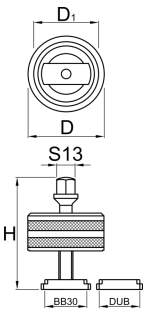

# BB30 & DUB removal tool

1625/2

## Profiles

626282	80	55	46	13	345

\* Images of products are symbolic. All dimensions are in mm, and weight is in grams. All listed dimensions may vary in tolerance.

Usage (pictures)

## Spare parts

Plastic ring for 1625/2 - BB30

Puller BB30 for 1625/2