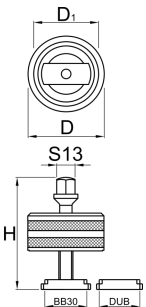

# BB30 & DUB removal tool

1625/2

## Profiles

	<b>H</b>	<b>D</b>	<b>D1</b>		
626282	80	55	46	13	345

\* Images of products are symbolic. All dimensions are in mm, and weight in grams. All listed dimensions may vary in tolerance.

Usage (pictures)

## Spare parts

Plastic ring for 1625/2 - BB30