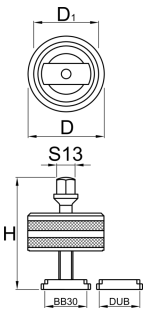

# BB30 & DUB removal tool

1625/2

## Profiles

	H	D	D1		
626282	80	55	46	13	345

\* Images of products are symbolic. All dimensions are in mm, and weight in grams. All listed dimensions may vary in tolerance.

Usage (pictures)

## Spare parts

Plastic ring for 1625/2 - BB30