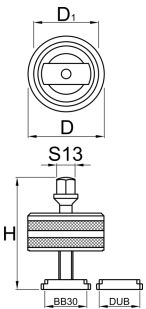

BB30 & DUB removal tool

1625/2

Profiles

	H	D	D1		
626282	80	55	46	13	345

* Images of products are symbolic. All dimensions are in mm, and weight in grams. All listed dimensions may vary in tolerance.

Usage (pictures)

Spare parts

Plastic ring for 1625/2 - BB30