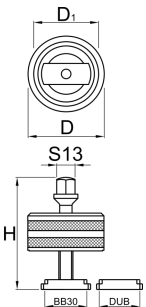

BB30 & DUB removal tool

1625/2

Profiles

626282

H

80

D

55

D1

46

13

345

* Images of products are symbolic. All dimensions are in mm, and weight in grams. All listed dimensions may vary in tolerance.

Usage (pictures)

Spare parts

Plastic ring for 1625/2 - BB30