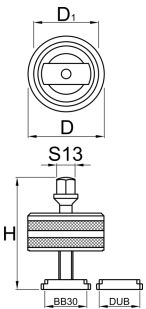

BB30 & DUB removal tool

1625/2

Profiles

626282

H

80

D

55

D1

46

13

345

* Images of products are symbolic. All dimensions are in mm, and weight in grams. All listed dimensions may vary in tolerance.

Usage (pictures)

Spare parts

Plastic ring for 1625/2 - BB30