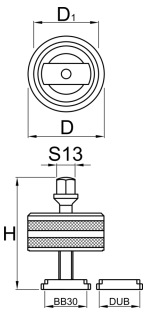

# BB30 & DUB removal tool

1625/2

## Profiles

	<b>H</b>	<b>D</b>	<b>D1</b>		
626282	80	55	46	13	345

\* Images of products are symbolic. All dimensions are in mm, and weight in grams. All listed dimensions may vary in tolerance.