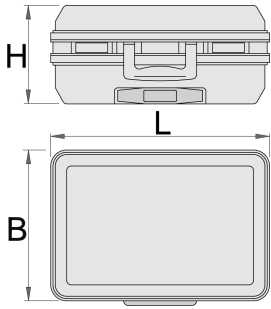

Gereedschapkoffer

969L

Product attributen

- mobile case with user-friendly telescopic handle
- case shells made of dentproof ABS material
- robust aluminium frame with protection for the sharp edges
- two lockable clip locks
- combination lock
- variable bottom tray
- interior dimension: L485 x B370 x H200 mm
- volume: 36 l
- payload: 30 kg

Interieur:

- document partition in the lid (A4 format)
- Tool case includes 2 removable tool board (double-sided with 22 tool pockets and one-sided with 15 tool pockets)
- Variable bottom tray with 2 dividers, 4 adaptor pieces and 2 middle caps for shorting dividers
- Instruction manual to customize bottom tray with dividers are included.

Barcode	L	B	H	Weight
621633	515	445	260	6400

* Afbeeldingen van producten zijn symbolisch. Alle afmetingen zijn in mm en gewicht in gram. Alle vermelde afmetingen kunnen variëren in tolerantie.

Gebruik (Afbeeldingen)