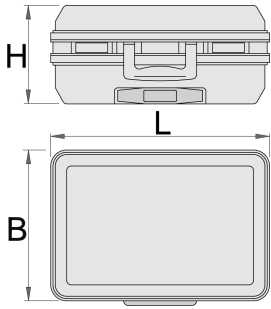

# Gereedschapkoffer

969L

## Product attributen

- mobile case with user-friendly telescopic handle
- case shells made of dentproof ABS material
- robust aluminium frame with protection for the sharp edges
- two lockable clip locks
- combination lock
- variable bottom tray
- interior dimension: L485 x B370 x H200 mm
- volume: 36 l
- payload: 30 kg

Interieur:

- document partition in the lid (A4 format)
- Tool case includes 2 removable tool board (double-sided with 22 tool pockets and one-sided with 15 tool pockets)
- Variable bottom tray with 2 dividers, 4 adaptor pieces and 2 middle caps for shorting dividers
- Instruction manual to customize bottom tray with dividers are included.

	L	B	H	
621633	515	445	260	6400

\* Afbeeldingen van producten zijn symbolisch. Alle afmetingen zijn in mm en gewicht in gram. Alle vermelde afmetingen kunnen variëren in tolerantie.