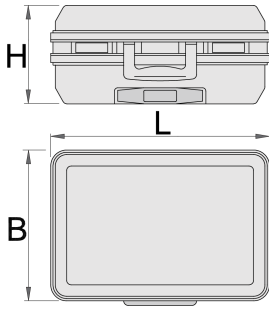

# Gereedschapkoffer

969L

## Product attributen

- mobile case with user-friendly telescopic handle
- case shells made of dentproof ABS material
- robust aluminium frame with protection for the sharp edges
- two lockable clip locks
- combination lock
- variable bottom tray
- interior dimension: L485 x B370 x H200 mm
- volume: 36 l
- payload: 30 kg

Interieur:

- document partition in the lid (A4 format)
- Tool case includes 2 removable tool board (double-sided with 22 tool pockets and one-sided with 15 tool pockets)
- Variable bottom tray with 2 dividers, 4 adaptor pieces and 2 middle caps for shorting dividers
- Instruction manual to customize bottom tray with dividers are included.

Barcode	L	B	H	Weight
621633	515	445	260	6400

\* Afbeeldingen van producten zijn symbolisch. Alle afmetingen zijn in mm en gewicht in gram. Alle vermelde afmetingen kunnen variëren in tolerantie.