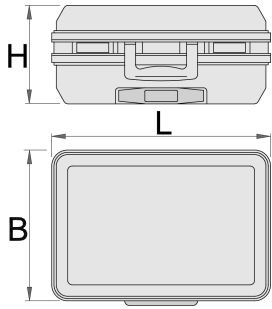

## 产品属性

- 便携拉杆工具箱
- 耐冲击ABS材料制造的外壳
- 保护锋利边缘的坚固铝制框架
- 双边锁扣
- 密码锁
- 可调夹层
- 内部尺寸:485 x350x195mm
- 体积：36L
- 有效载荷:30公斤

Interior:

- 箱盖内文件分区 ( A4格式 )
- Tool case includes 2 removable tool board (double-sided with 22 tool pockets and one-sided with 15 tool pockets)
- Variable bottom tray with 2 dividers, 4 adaptor pieces and 2 middle caps for shorting dividers
- Instruction manual to customize bottom tray with dividers are included.

	L	B	H	
621633	515	445	260	6400

\* Images of products are symbolic. All dimensions are in mm, and weight is in grams. All listed dimensions may vary in tolerance.