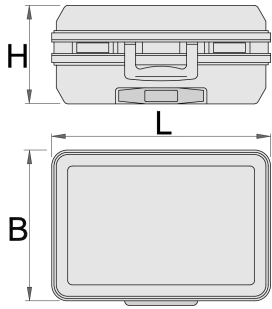

便携工具箱

969L

产品属性

- 便携拉杆工具箱
- 耐冲击ABS材料制造的外壳
- 保护锋利边缘的坚固铝制框架
- 双边锁扣
- 密码锁
- 可调夹层
- 内部尺寸:485 x350x195mm
- 体积：36L
- 有效载荷:30公斤

Interior:

- 箱盖内文件分区 (A4格式)
- Tool case includes 2 removable tool board (double-sided with 22 tool pockets and one-sided with 15 tool pockets)
- Variable bottom tray with 2 dividers, 4 adaptor pieces and 2 middle caps for shorting dividers
- Instruction manual to customize bottom tray with dividers are included.

	L	B	H	
621633	515	445	260	6400

* Images of products are symbolic. All dimensions are in mm, and weight in grams. All listed dimensions may vary in tolerance.

用途 (pictures)