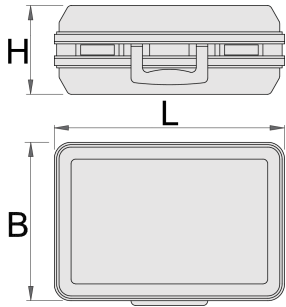

Gereedschapkoffer

969S

Product attributen

- case shells made of dentproof ABS material
- robust aluminium frame with protection for the sharp edges
- two lockable clip locks
- combination lock
- variable bottom tray
- interior dimension: L460 x B355 x H180 mm
- volume: 29 l
- payload 25 kg

Interieur:

- document partition in the lid (A4 format)

- Tool case includes 2 removable tool board (double-sided with 22 tool pockets and one-sided with 15 tool pockets)
- Variable bottom tray with 2 dividers, 4 adaptor pieces and 2 middle caps for shorting dividers
- Instruction manual to customize bottom tray with dividers are included.

	L	B	H	
621631	500	420	200	4200

* Afbeeldingen van producten zijn symbolisch. Alle afmetingen zijn in mm en gewicht in gram. Alle vermelde afmetingen kunnen variëren in tolerantie.

Gebruik (Afbeeldingen)