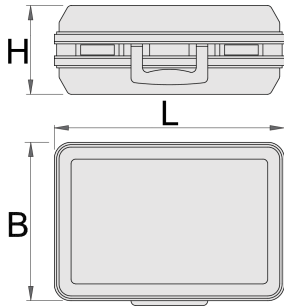

## Product attributen

- case shells made of dentproof ABS material
- robust aluminium frame with protection for the sharp edges
- two lockable clip locks
- combination lock
- variable bottom tray
- interior dimension: L460 x B355 x H180 mm
- volume: 29 l
- payload 25 kg

## Interieur:

- document partition in the lid (A4 format)

- Tool case includes 2 removable tool board (double-sided with 22 tool pockets and one-sided with 15 tool pockets)
- Variable bottom tray with 2 dividers, 4 adaptor pieces and 2 middle caps for shorting dividers
- Instruction manual to customize bottom tray with dividers are included.

	L	B	H	
621631	500	420	200	4200

\* Afbeeldingen van producten zijn symbolisch. Alle afmetingen zijn in mm en gewicht in gram. Alle vermelde afmetingen kunnen variëren in tolerantie.