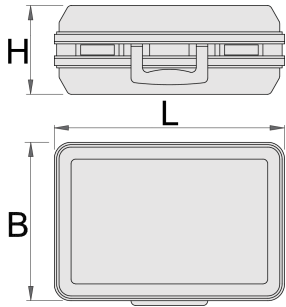

Gereedschapkoffer

969S

Product attributen

- case shells made of dentproof ABS material
- robust aluminium frame with protection for the sharp edges
- two lockable clip locks
- combination lock
- variable bottom tray
- interior dimension: L460 x B355 x H180 mm
- volume: 29 l
- payload 25 kg

Interieur:

- document partition in the lid (A4 format)

- Tool case includes 2 removable tool board (double-sided with 22 tool pockets and one-sided with 15 tool pockets)
- Variable bottom tray with 2 dividers, 4 adaptor pieces and 2 middle caps for shorting dividers
- Instruction manual to customize bottom tray with dividers are included.

Barcode	L	B	H	Weight
621631	500	420	200	4200

* Afbeeldingen van producten zijn symbolisch. Alle afmetingen zijn in mm en gewicht in gram. Alle vermelde afmetingen kunnen variëren in tolerantie.

Gebruik (Afbeeldingen)