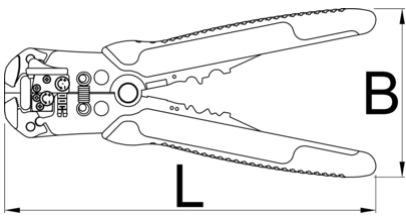

## 제품 특징

- material: premium plus carbon steel
- surface finish: phosphated to standard ISO 9717
- heavy duty double - component handles

## 장점:

- special designed clamping jaws hold the wire securely during the stripping process

## 용도:

- →
- →
- →

621552

205

90

378

\* Images of products are symbolic. All dimensions are in mm, and weight is in grams. All listed dimensions may vary in tolerance.