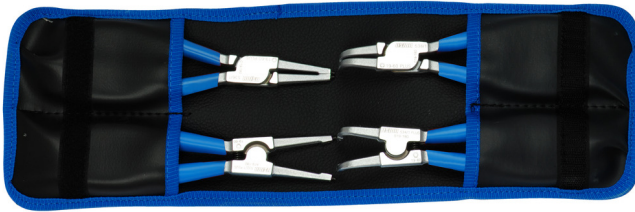

# Set of lock rings pliers in bag

539/1PCT

## Product attributen

De set bestaat uit:

- 2x external lock rings pliers, straight and bent, dim. 220
- 2x internal lock rings pliers, straight and bent, dim. 220

Productnaam	SKU	Artikel	Afmetingen	Hoeveelheid
Set of lock rings pliers in bag	621626	539/1PCT	40 - 100/220	4
External lock rings pliers, straight		532/1P	220x40 - 100	1
External lock rings pliers, bent		534/1P	220x40 - 100	1
Internal lock rings pliers, straight		536/1P	220x40 - 100	1
Internal lock rings pliers, bent		538/1P	220x40 - 100	1

## Gebruik (Afbeeldingen)

Tips hardened to 58 HRC prevent bending or breaking during the removal or insertion of circlips

The tips are inserted into the jaw at an angle that prevents the circlip from sliding off the tips