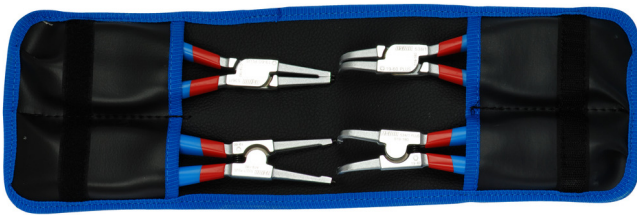

# Set of lock rings pliers PLUS in bag

539/1PCT

## Product attributen

De set bestaat uit:

- 2x external lock rings pliers, straight and bent, dim. 180
- 2x internal lock rings pliers, straight and bent, dim. 180

Productnaam	SKU	Artikel	Afmetingen	Hoeveelheid
Set of lock rings pliers PLUS in bag	621625	539/1PCT	19 - 60/180	4
External lock rings pliers, straight		532/1P	180x19 - 60	1
External lock rings pliers, bent		534/1P	180x19 - 60	1
Internal lock rings pliers, straight		536/1P	180x19 - 60	1
Internal lock rings pliers, bent		538/1P	180x19 - 60	1

## Gebruik (Afbeeldingen)

Tips hardened to 58 HRC prevent bending or breaking during the removal or insertion of circlips

The tips are inserted into the jaw at an angle that prevents the circlip from sliding off the tips